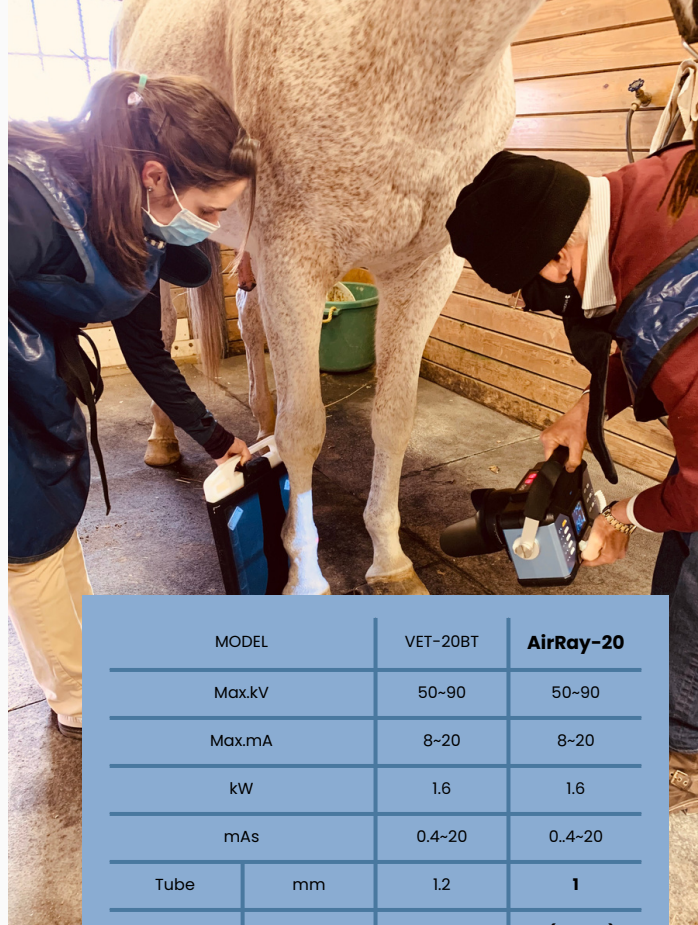

THE LIGHTEST
AirRay-20

INTRODUCING THE NEW STANDARD
IN VETERINARY IMAGING

- 1** 11 LBS WEIGHT
- 2** WIRELESS CHARGING
- 3** 90kV, 20mA, 1.6kW OUTPUT

MODEL		VET-20BT	AirRay-20
Max.kV		50-90	50-90
Max.mA		8-20	8-20
kW		1.6	1.6
mAs		0.4-20	0.4-20
Tube	mm	1.2	1
Charging Method	Wire Charge	o	o(qc 3.0)
	Backup battery charger	X	o(qc 3.0)
	Cigar jack charge	X	o(qc 3.0)
	Wireless Charge	X	o
Option	Bluetooth	Option	Option
	DAP	Option	o
	IAP	X	o
	IR Remote control	X	Option
Weight		15lbs	10.8lbs
Battery Spec.		4S Battery pack	1S Battery pack
Exposure times(at 1.6mAs)		>300	>100

THE STRONGEST/ AirRay-20

**TRUE
FULL BODY
IMAGING**